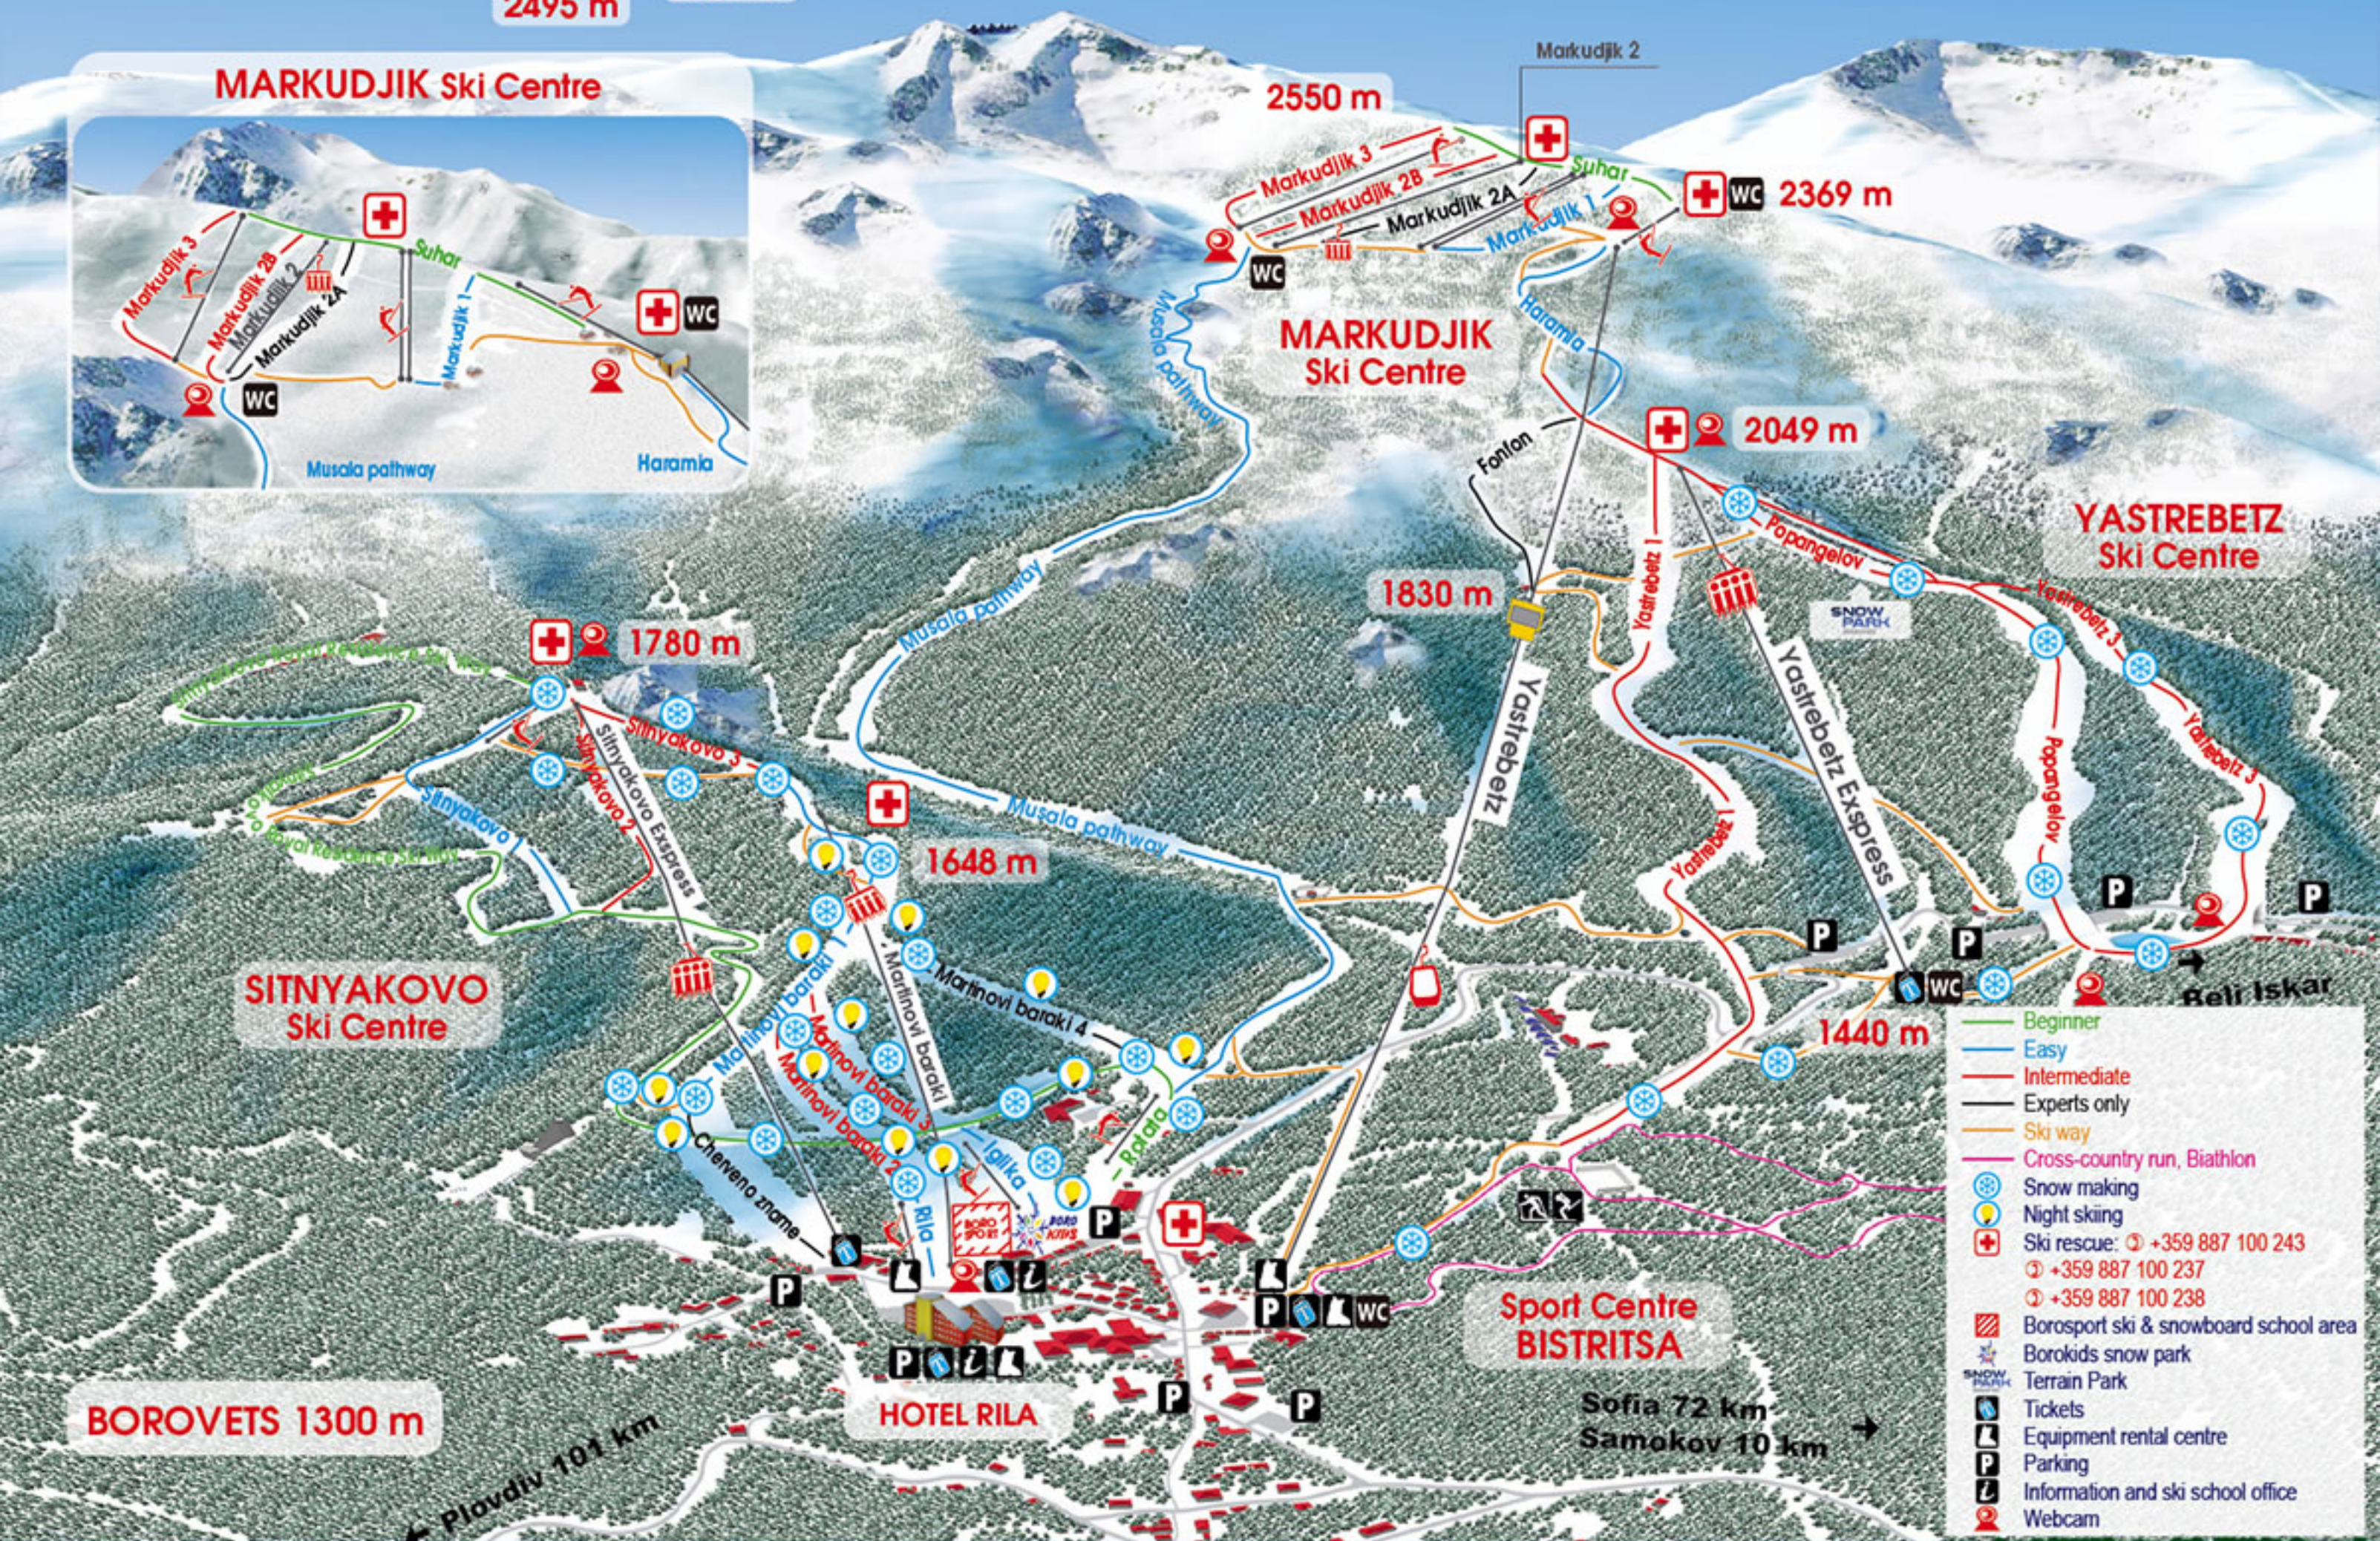

Shatar 2495 m
Deno 2790 m
Malka Musala 2902 m
Musala 2925 m

- Beginner
- Easy
- Intermediate
- Experts only
- Ski way
- Cross-country run, Biathlon
- ⊙ Snow making
- ⊙ Night skiing
- ⊕ Ski rescue: ☎ +359 887 100 243
☎ +359 887 100 237
☎ +359 887 100 238
- 🏠 Borosport ski & snowboard school area
- 🏠 Borokids snow park
- 🏠 Terrain Park
- 🎫 Tickets
- 🛠 Equipment rental centre
- 🅑 Parking
- ℹ Information and ski school office
- 📹 Webcam